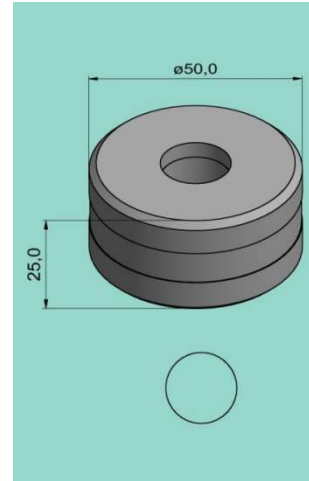

VOORTMAN

**Rundstempel
PS**

**Rundstempel
PM**

**Rundstempel
PL**

**Rundmatrize
MS**

**Rundmatrize
MM**

Durchmesser / mm

6,0
7,0
8,0
9,0
10,0
11,0
12,0
13,0
14,0
15,0
16,0
17,0
18,0

Durchmesser / mm

18,0
19,0
20,0
21,0
22,0
23,0
24,0
25,0
26,0
27,0
28,0
29,0
30,0

Durchmesser / mm

31,0
32,0
33,0
34,0
35,0
36,0
37,0
38,0
39,0
40,0
41,0
42,0
43,0
44,0
45,0
46,0
47,0
48,0
49,0
50,0
51,0
52,0
53,0
54,0
55,0
56,0

Langlochstempel PS

Langlochstempel PM

Langlochstempel PL

Langlochmatrize MS

Langlochmatrize MM

Abmessung / mm

6,5 x 12,0
7,5 x 14,0
9,0 x 14,0
9,0 x 18,0
10,0 x 14,0

Abmessung / mm

Abmessung / mm

11,7 x 40,7
12,7 x 40,7
13,7 x 40,7
14,7 x 40,7
16,7 x 40,7
18,7 x 40,7
20,7 x 40,7
22,7 x 40,7
22,7 x 44,7
24,7 x 44,7