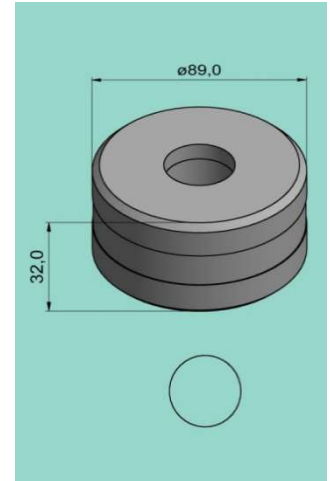

VOORTMAN

**Rundstempel
PS**

**Rundstempel
PM**

**Rundstempel
PL**

**Rundmatrize
MS**

**Rundmatrize
MM**

Durchmesser / mm

6,0
7,0
8,0
9,0
10,0
11,0
12,0
13,0
14,0
15,0
16,0
17,0
18,0

Durchmesser / mm

18,0
19,0
20,0
21,0
22,0
23,0
24,0
25,0
26,0
27,0
28,0
29,0
30,0

Durchmesser / mm

31,0
32,0
33,0
34,0
35,0
36,0
37,0
38,0
39,0
40,0
41,0
42,0
43,0
44,0
45,0
46,0
47,0
48,0
49,0
50,0
51,0
52,0
53,0
54,0
55,0
56,0

Langlochstempel PS

Langlochstempel PM

Langlochstempel PL

Langlochmatrize MS

Langlochmatrize MM

Abmessung / mm

6,5 x 12,0
7,5 x 14,0
9,0 x 14,0
9,0 x 18,0
10,0 x 14,0

Abmessung / mm

Abmessung / mm

11,7 x 40,7
12,7 x 40,7
13,7 x 40,7
14,7 x 40,7
16,7 x 40,7
18,7 x 40,7
20,7 x 40,7
22,7 x 40,7
22,7 x 44,7
24,7 x 44,7